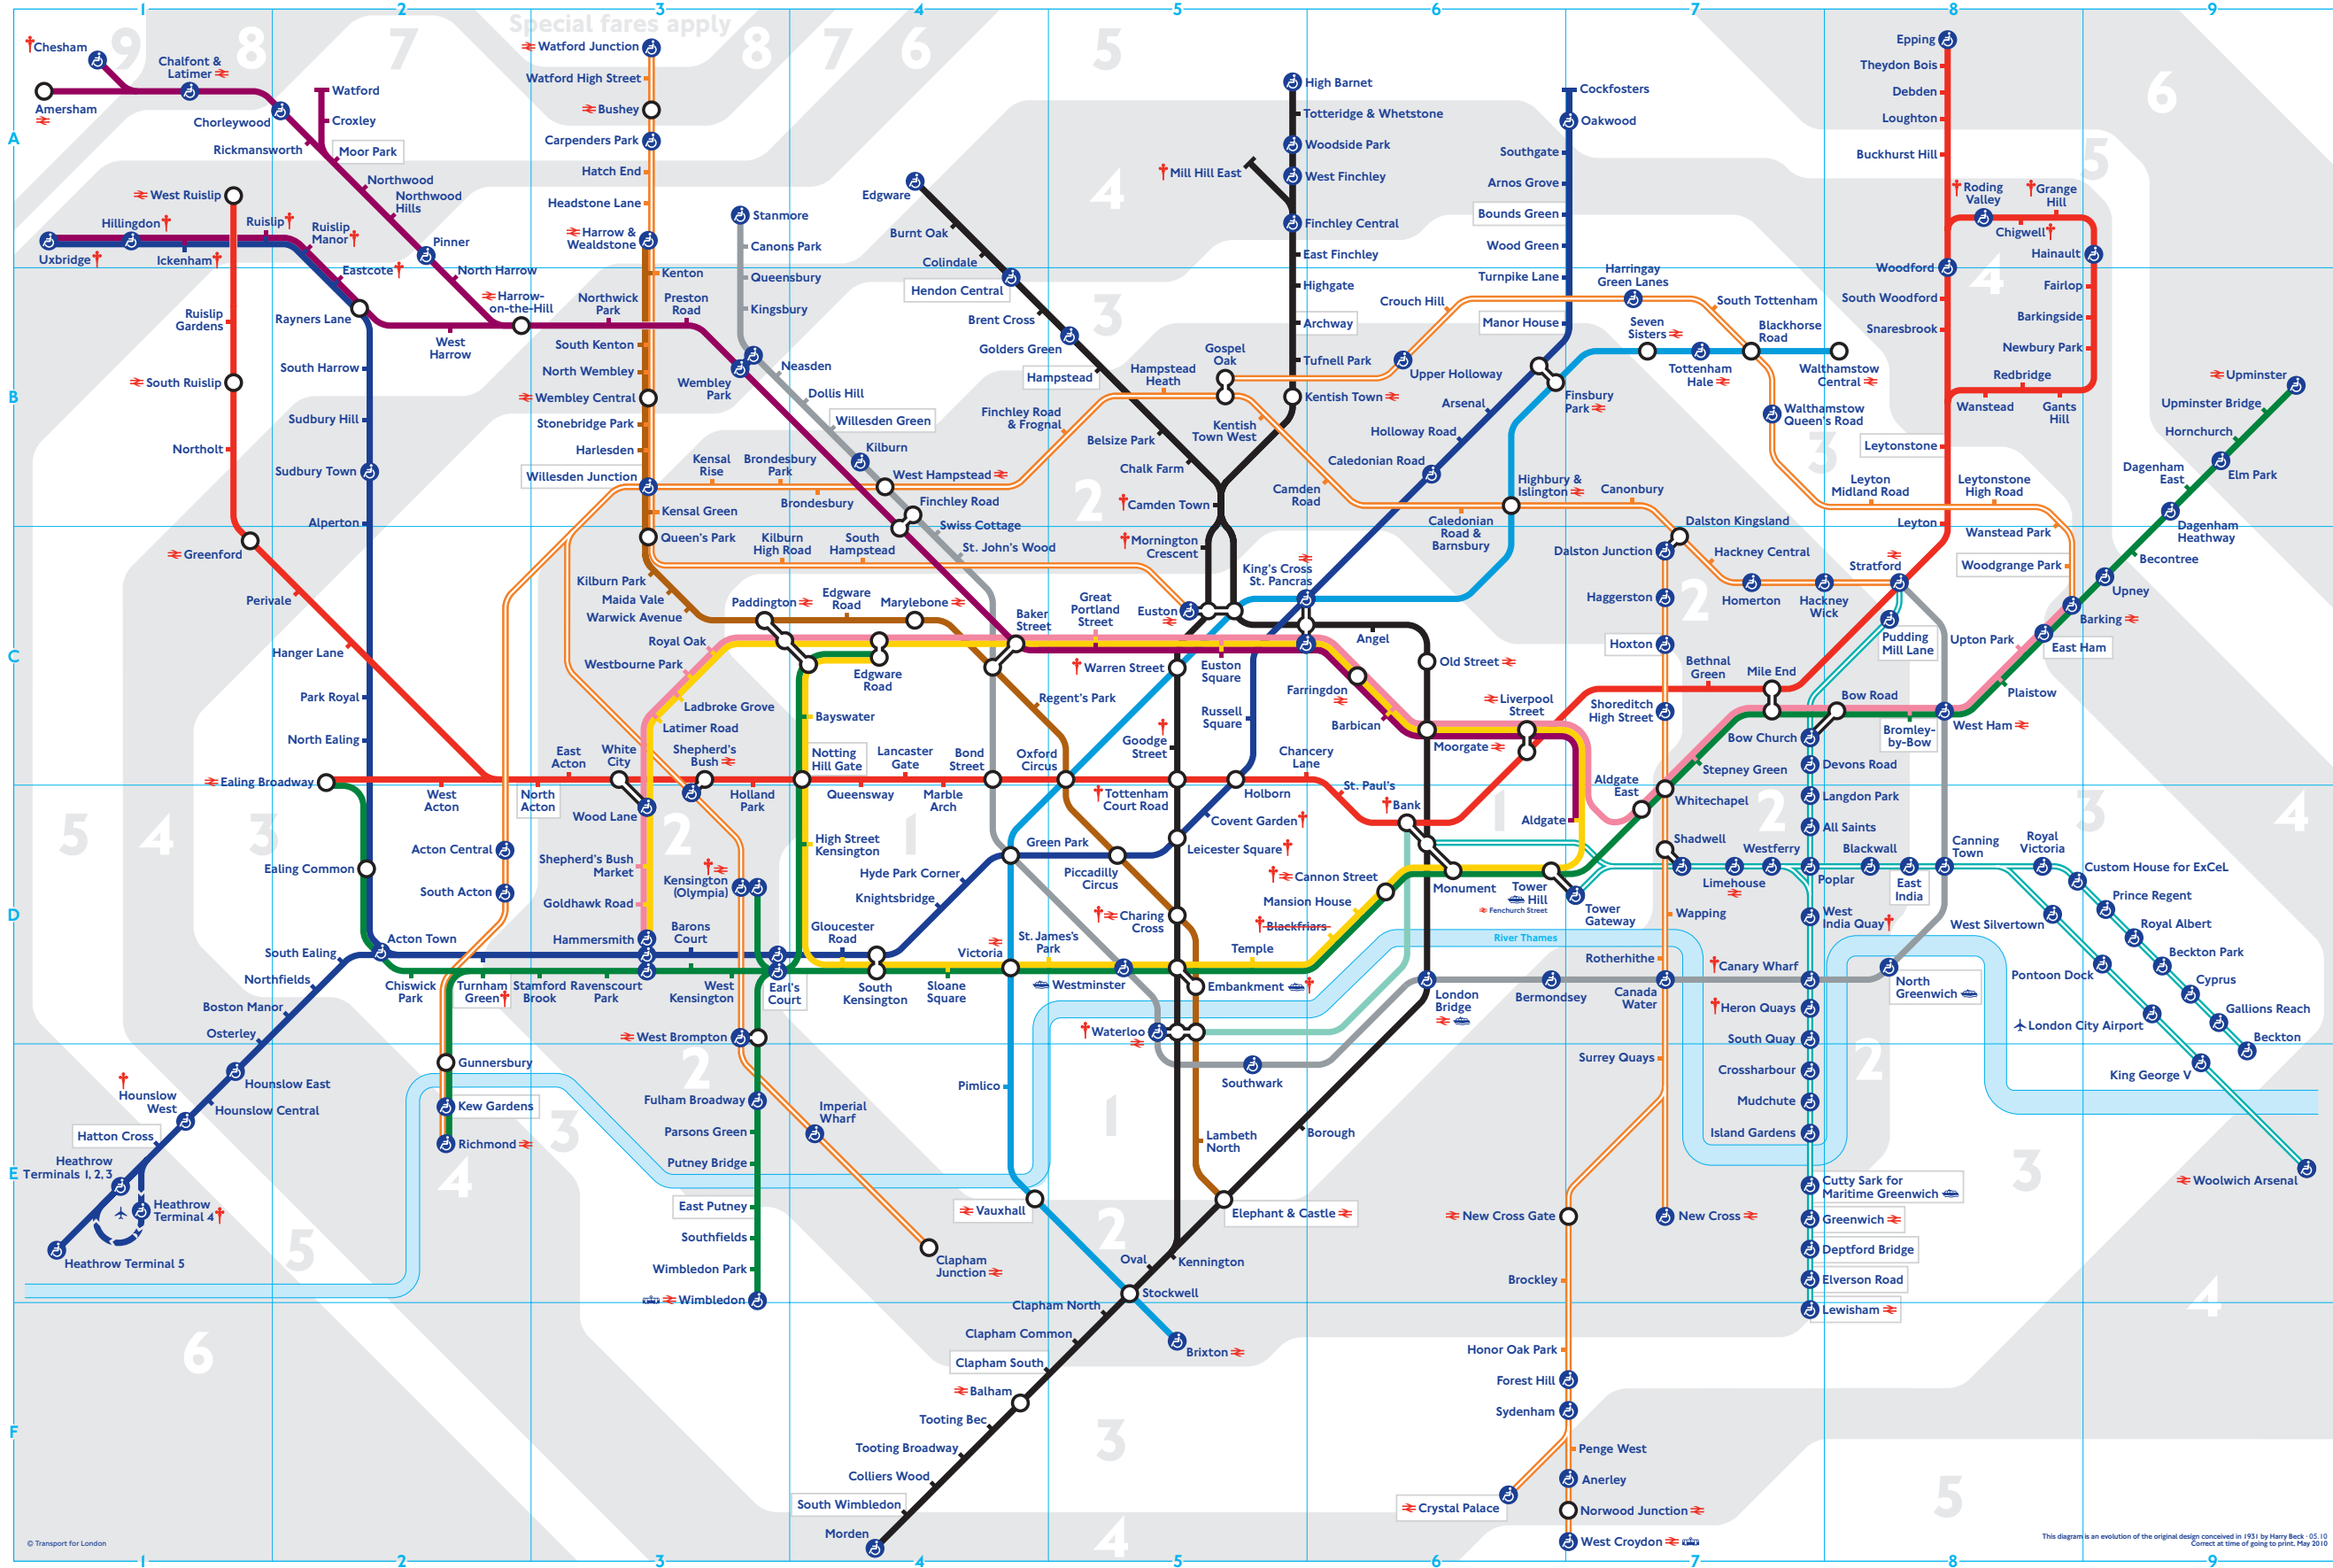

Tube map

Key to lines † Check before you travel

Bakerloo	No special arrangements
Central	Chigwell Grange Hill Roding Valley Served until about 2400
Circle	Blackfriars Underground station closed until late 2011 Cannon Street Open until 2100 Mondays to Fridays. Closed Saturdays and Sundays
District	Blackfriars Underground station closed until late 2011 Cannon Street Open until 2100 Mondays to Fridays. Closed Saturdays and Sundays Kensington (Olympia) Served 0700 until 2345 Mondays to Saturdays and 0800 until 2345 Sundays
Hammersmith & City	No special arrangements
Jubilee	Canary Wharf Step-free interchange between Underground, Canary Wharf DLR and Heron Quays DLR stations at street level
Metropolitan	Chesham Change at Chalfont & Latimer on most trains
Northern	Camden Town Open for interchange and exit only from 1300 until 1730 Saturdays and Sundays Charing Cross branch Change at Kennington at off-peak times if travelling towards or from Morden Mill Hill East Change at Finchley Central at off-peak times
Piccadilly	Covent Garden A short walk from either Leicester Square (6 minutes) or Holborn (9 minutes) Eastcote to Uxbridge Not served by Piccadilly line trains early mornings Heathrow Terminal 4 Open until 2400 Mondays to Saturdays and until 2330 Sundays. Trains may wait for eight minutes before continuing to Terminals 1,2,3 Hounslow West Step-free access for wheelchair users only Turnham Green Served by Piccadilly line trains early mornings and late evenings only
Victoria	No special arrangements
Waterloo & City	Bank to Waterloo Open 0615 until 2148 Mondays to Fridays and 0800 until 1830 Saturdays. Closed Sundays and public holidays
Overground	No special arrangements
DLR	Heron Quays Step-free interchange between Heron Quays and Canary Wharf Underground station at street level. West India Quay Not served by DLR trains from Bank towards Lewisham at peak times