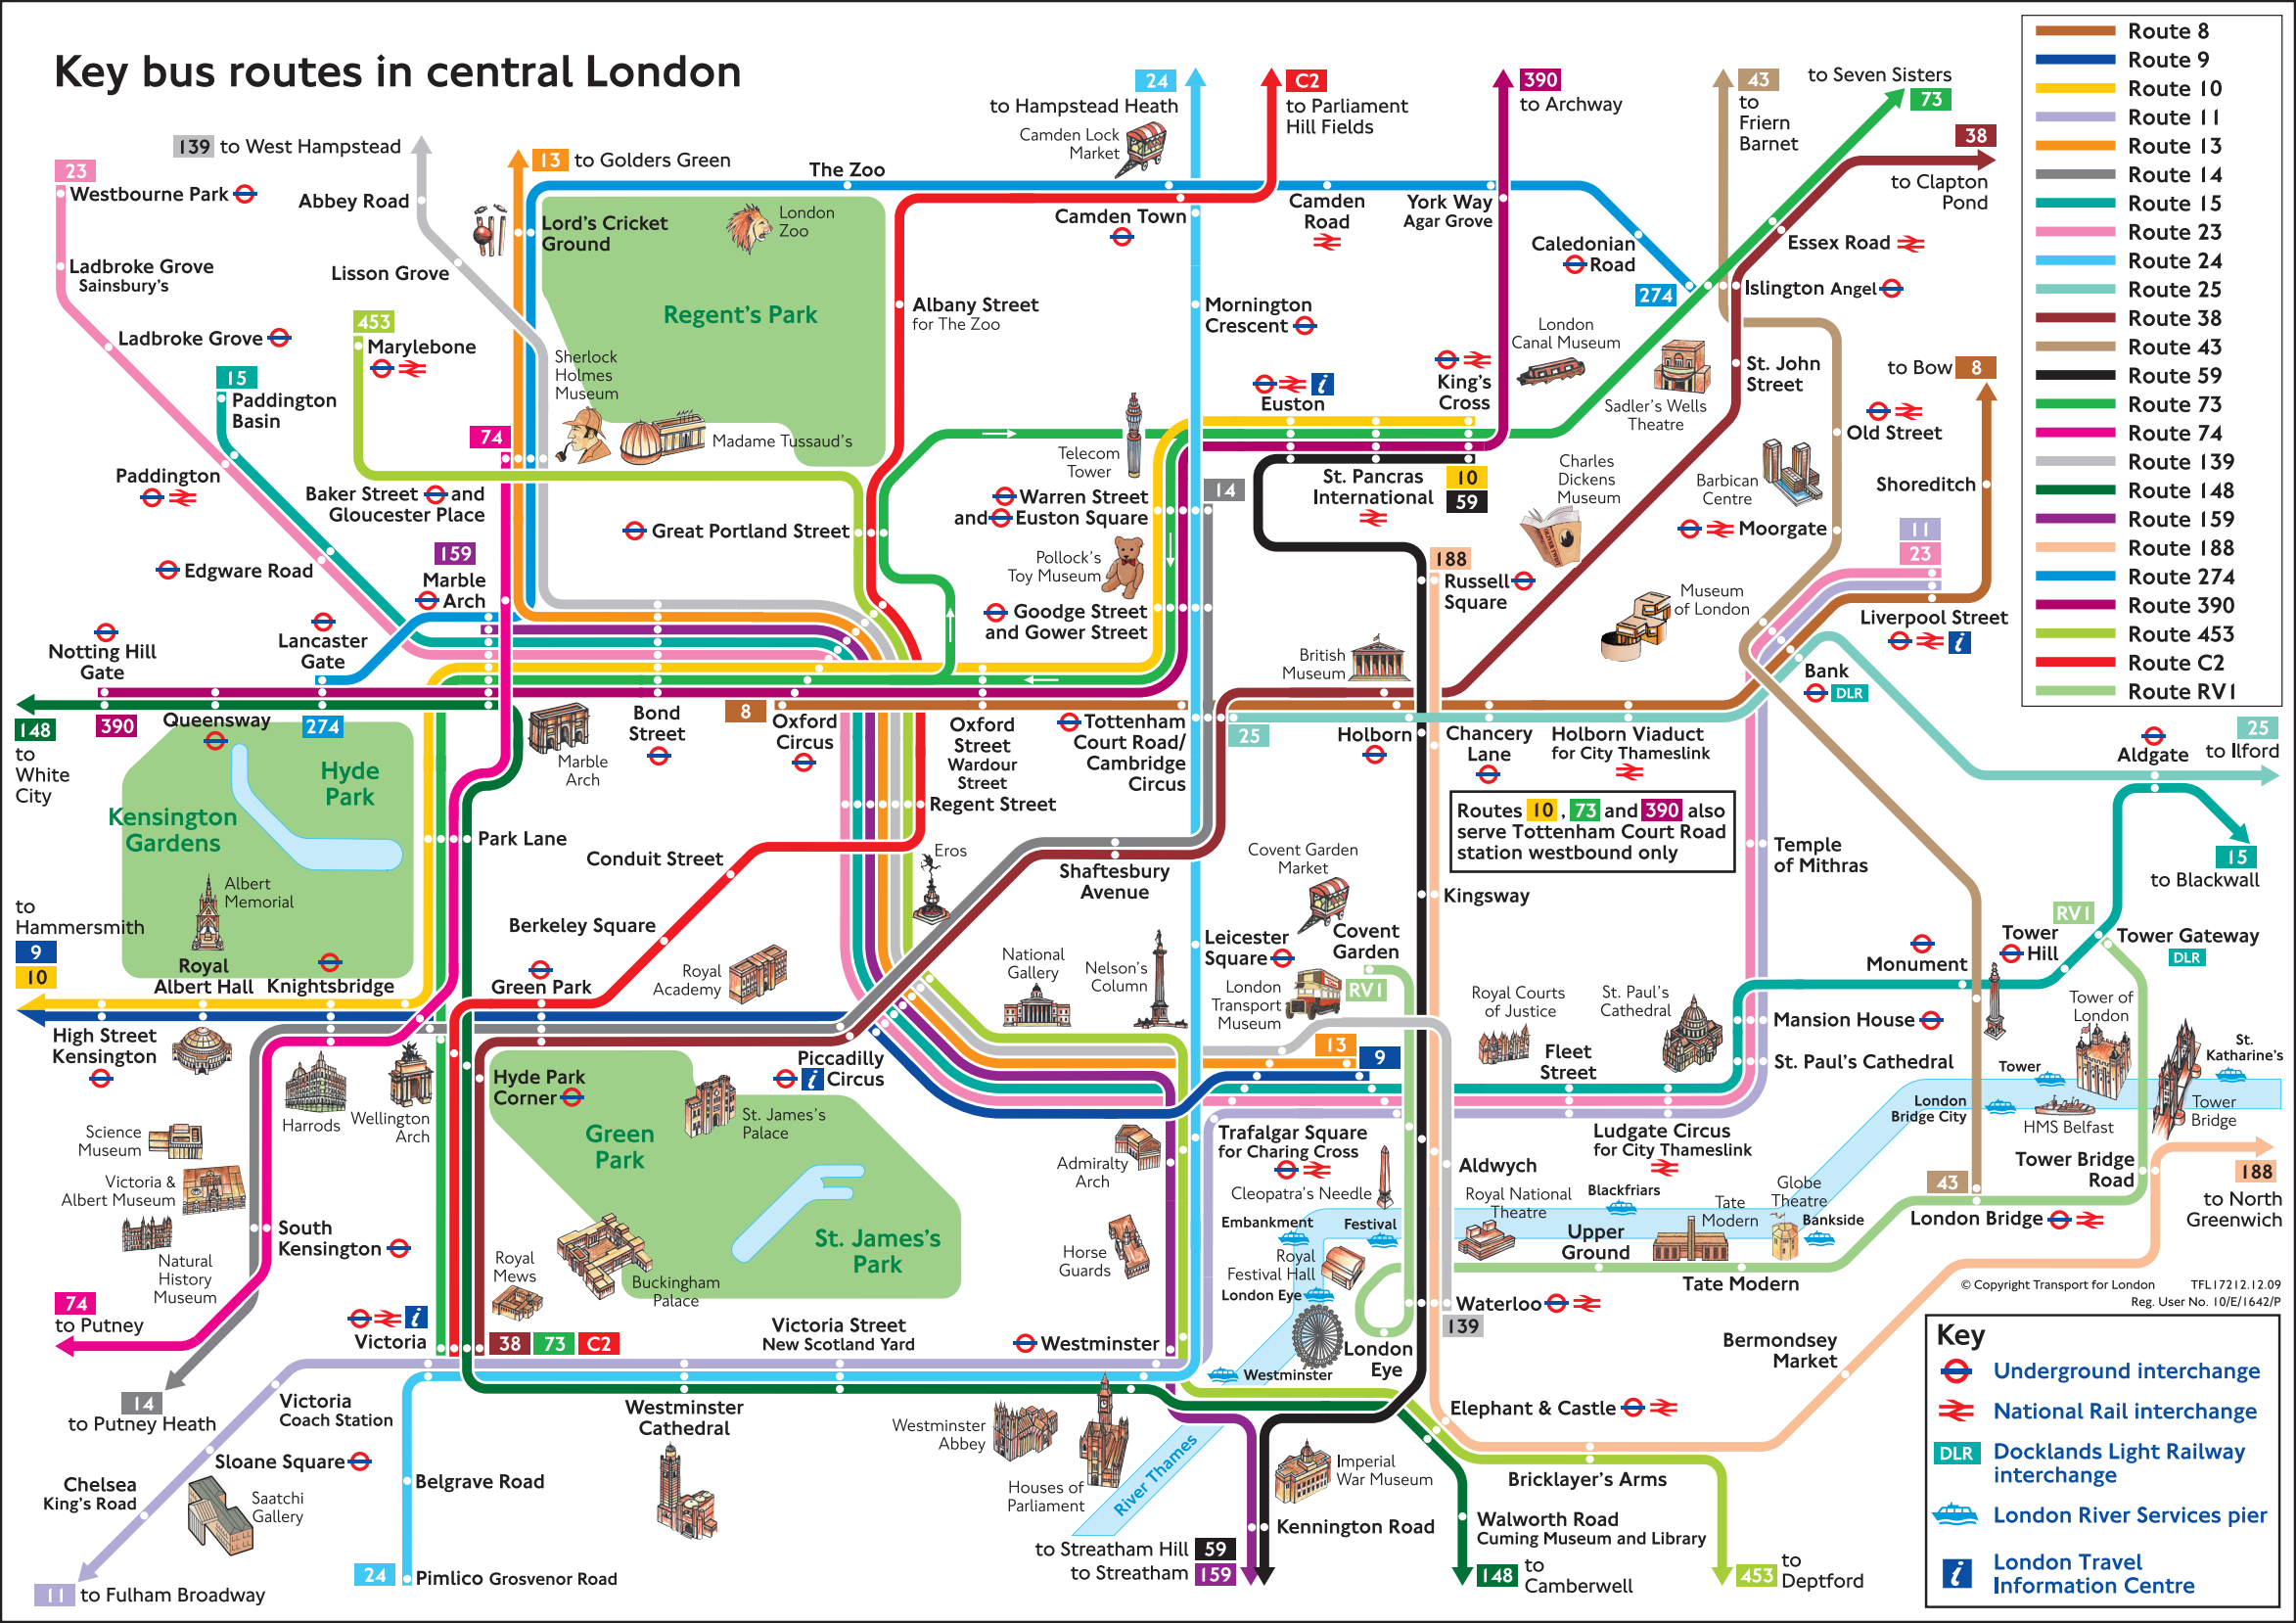

Key bus routes in central London

- Route 8
- Route 9
- Route 10
- Route 11
- Route 13
- Route 14
- Route 15
- Route 23
- Route 24
- Route 25
- Route 38
- Route 43
- Route 59
- Route 73
- Route 74
- Route 139
- Route 148
- Route 159
- Route 188
- Route 274
- Route 390
- Route 453
- Route C2
- Route RV1

Routes 10, 73 and 390 also serve Tottenham Court Road station westbound only

Key

- Underground interchange
- National Rail interchange
- Docklands Light Railway interchange
- London River Services pier
- London Travel Information Centre